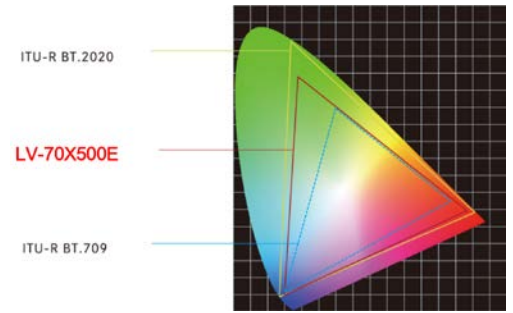

**8K display, the new standard for image precision.**

**Key Benefits:**

- 70" 177 cm Size LCD
- 7680 x 4320 Pixels
- 400 cd/m<sup>2</sup> Brightness
- HDR (High Dynamic Range)
- 10-Bit Extended Colour Range

### TECHNICAL SPECIFICATIONS:

Native Resolution (Pixels):	7860 x 4320
Diagonal Size (inches/cm):	70/177
Aspect Ratio:	16:09
Local Dimming Control:	216 areas
Backlight:	LED
Display Colours:	10 Bit
Rich Colour Technology:	Yes
CIE1931 xy Cover Ratio vs BT.2020:	79%
CIE1976 u'v'cover Ratio vs BT-2020:	86%
Dynamic Range Setting:	Auto/HLG/PQ/SDR
HLG Standard HDR:	Yes (8K input only)
BD Standard (PQ) HDR:	Yes (inputs 1&7)
HDR10 (PQ):	Yes (inputs 1&7)
Brightness (cd/m <sup>2</sup> ):	400 (Peak Brightness 1000)
Dynamic Contrast:	1000000:1
Response Time (grey to grey avg) ms:	8
Built in Speakers (W):	2 x 10 + 15 Subwoofer 2.1
8K Input:	4 x HDMI2.0; HDCP ver2.2; Chroma sampling 4:4:4
2K and 4K Input:	4 x HDMI; HDCP ver2.2; Chroma sampling 4:2:0
Cabinet Colour:	Black
Operating Voltage (ACV) / Frequency (Hz):	240/50
Power Consumption (W) (Operating MAX):	445
Heat Dissipation (BTU/h) MAX:	1519